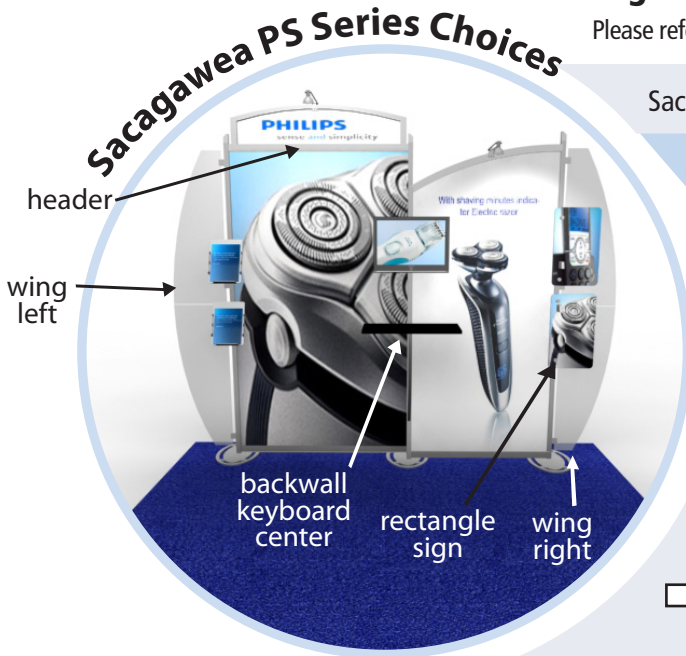

Sacagawea PS Series Portable Hybrid Displays

Please refer to the **specific** 10 foot or 20 foot **kit** for **available options**.

Sacagawea Portable Hybrid Display Kit # _____

Aluminum Extrusion Frame (Select One)